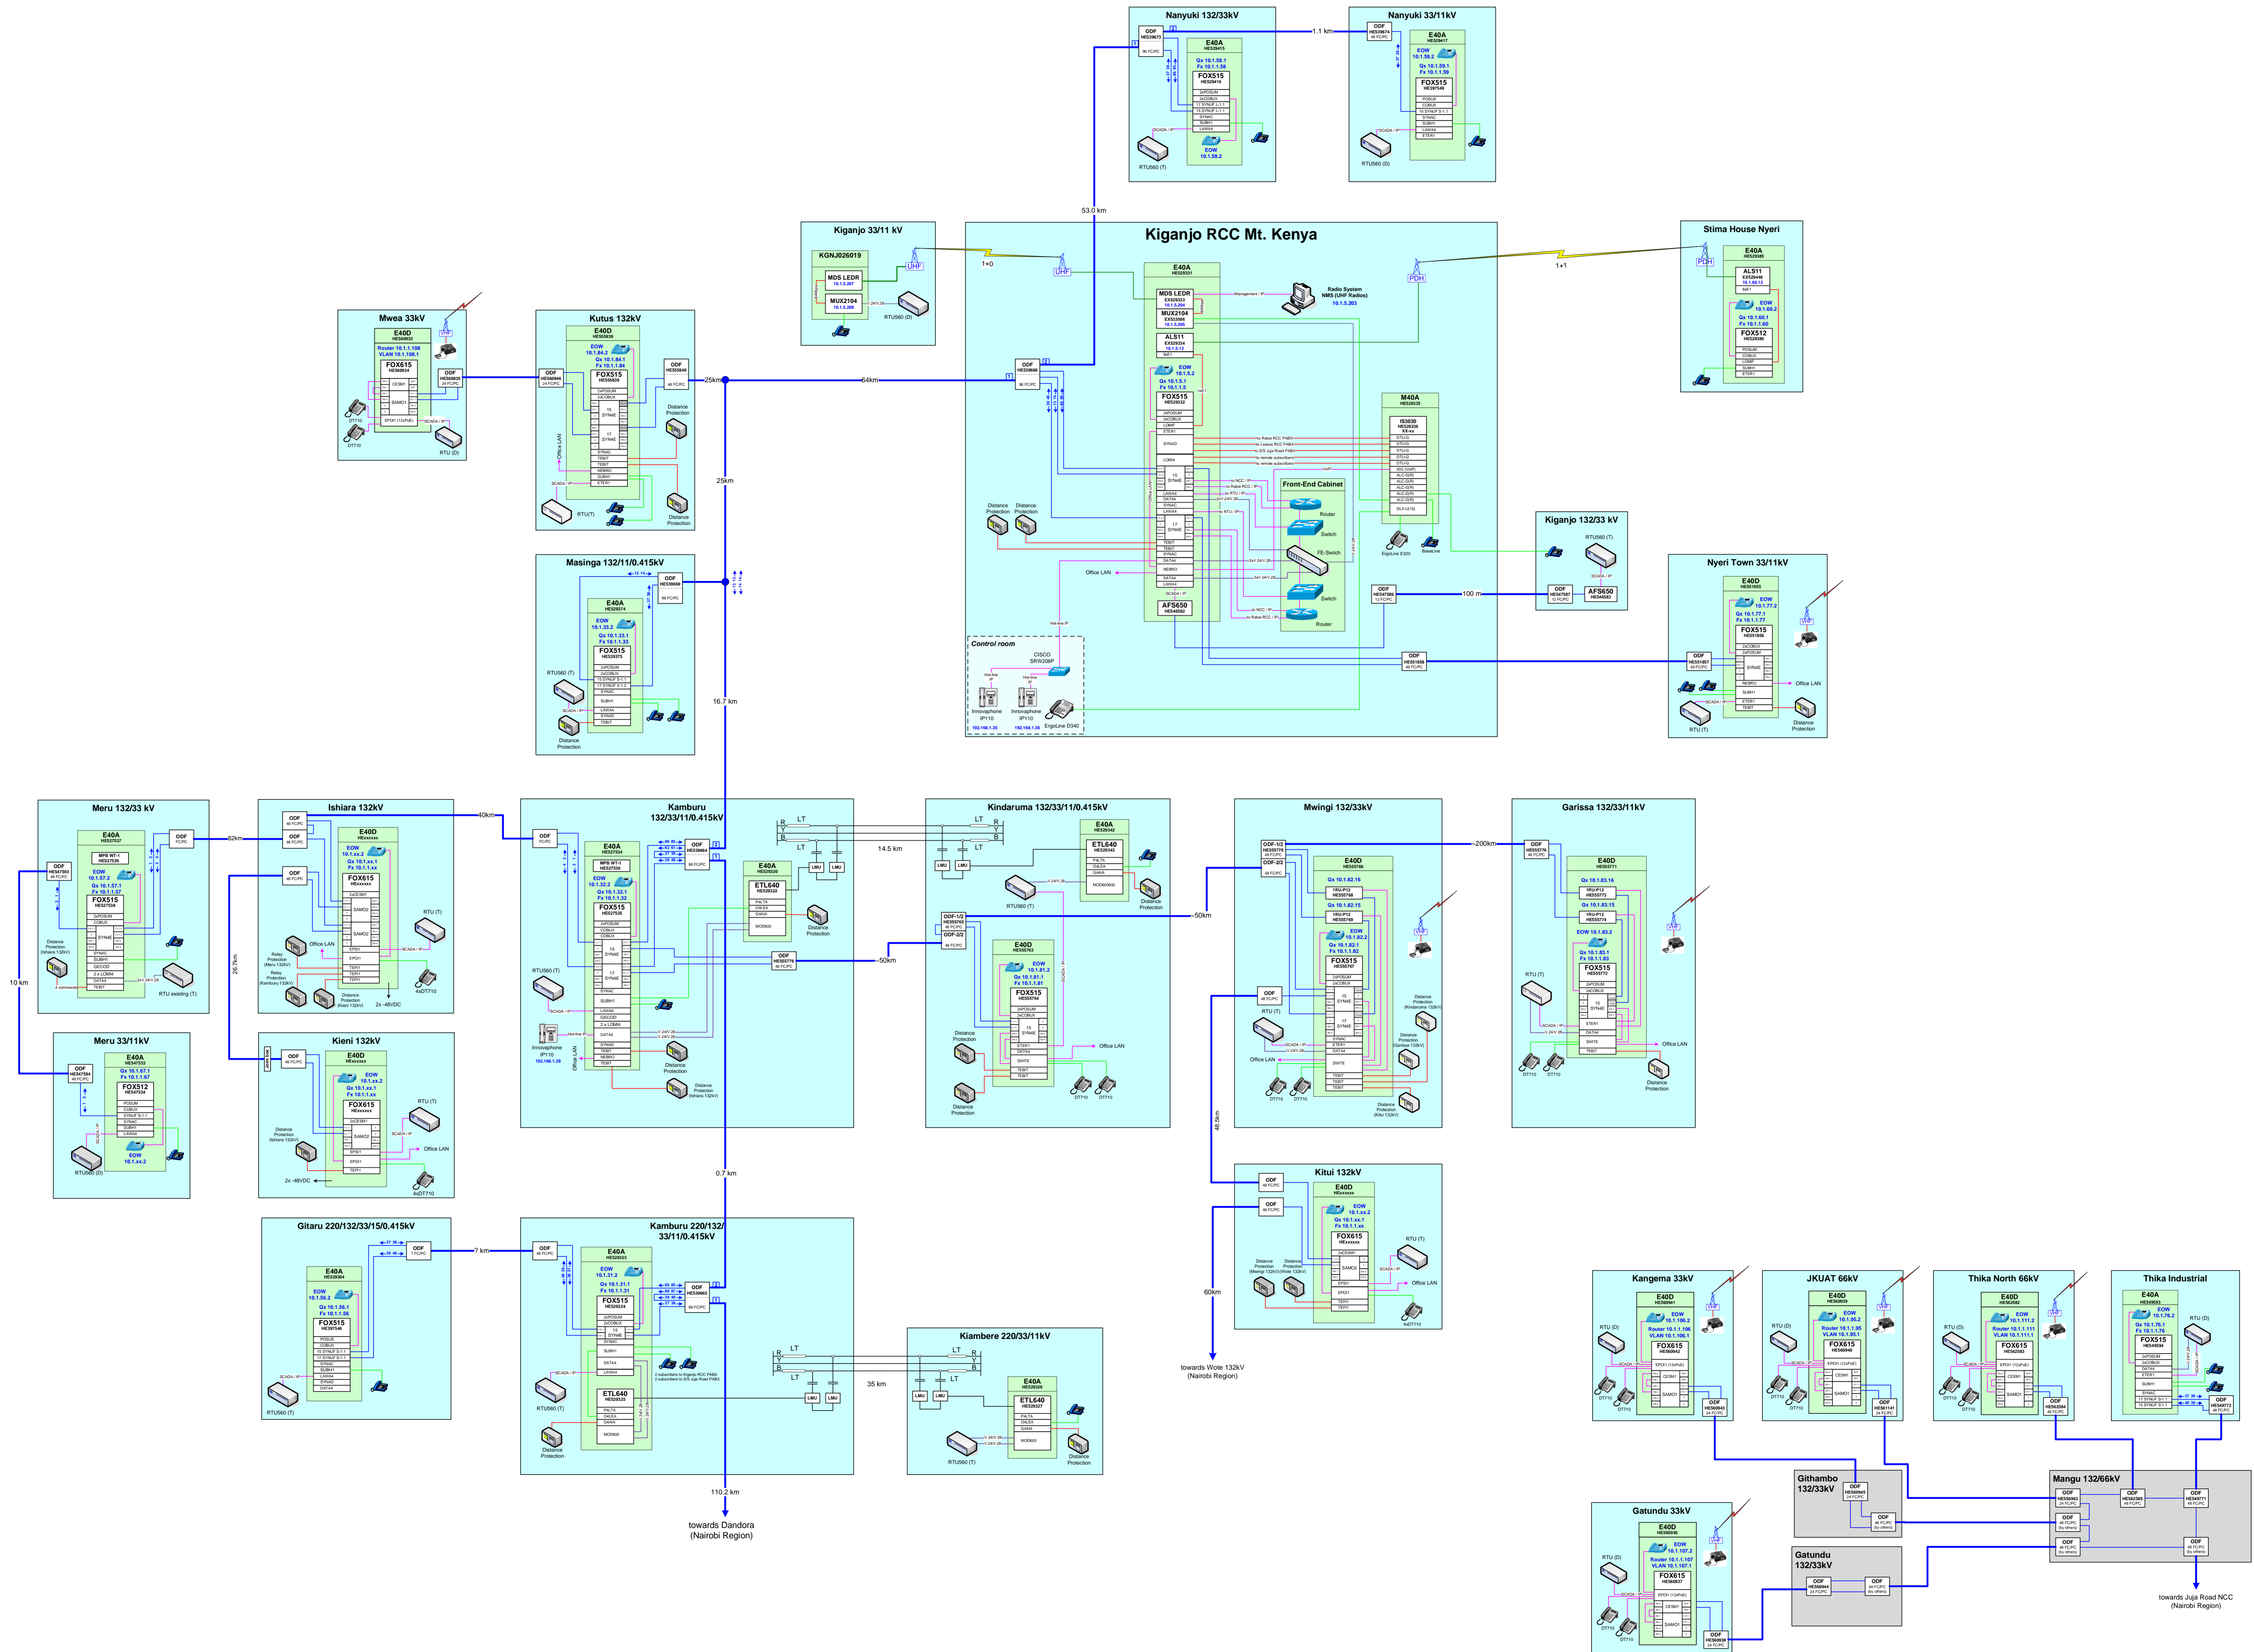

Mt. Kenya Region (Kiganjo)

We reserve all rights in this document and in the information contained therein. Reproduction, use or disclosure to third parties without express authority is strictly forbidden
(C) Copyright 2004 ABB

Revision		Prepared	17-06-2014 / SOT	CUSTOMER: KETRACO / KPLC PROJECT: COMMUNICATION NETWORK ABB NO: NO NUMBER	PSNE ABB Switzerland Ltd	Title: TELECOMMUNICATION SYSTEM SYSTEM LAYOUTS	MT. KENYA REGION				Sheet	No. of sh.	
		Reviewed					Doc. vsd	Format	3	Lang.			EN
		Approved	17-06-2014 / AKH				Repl.						